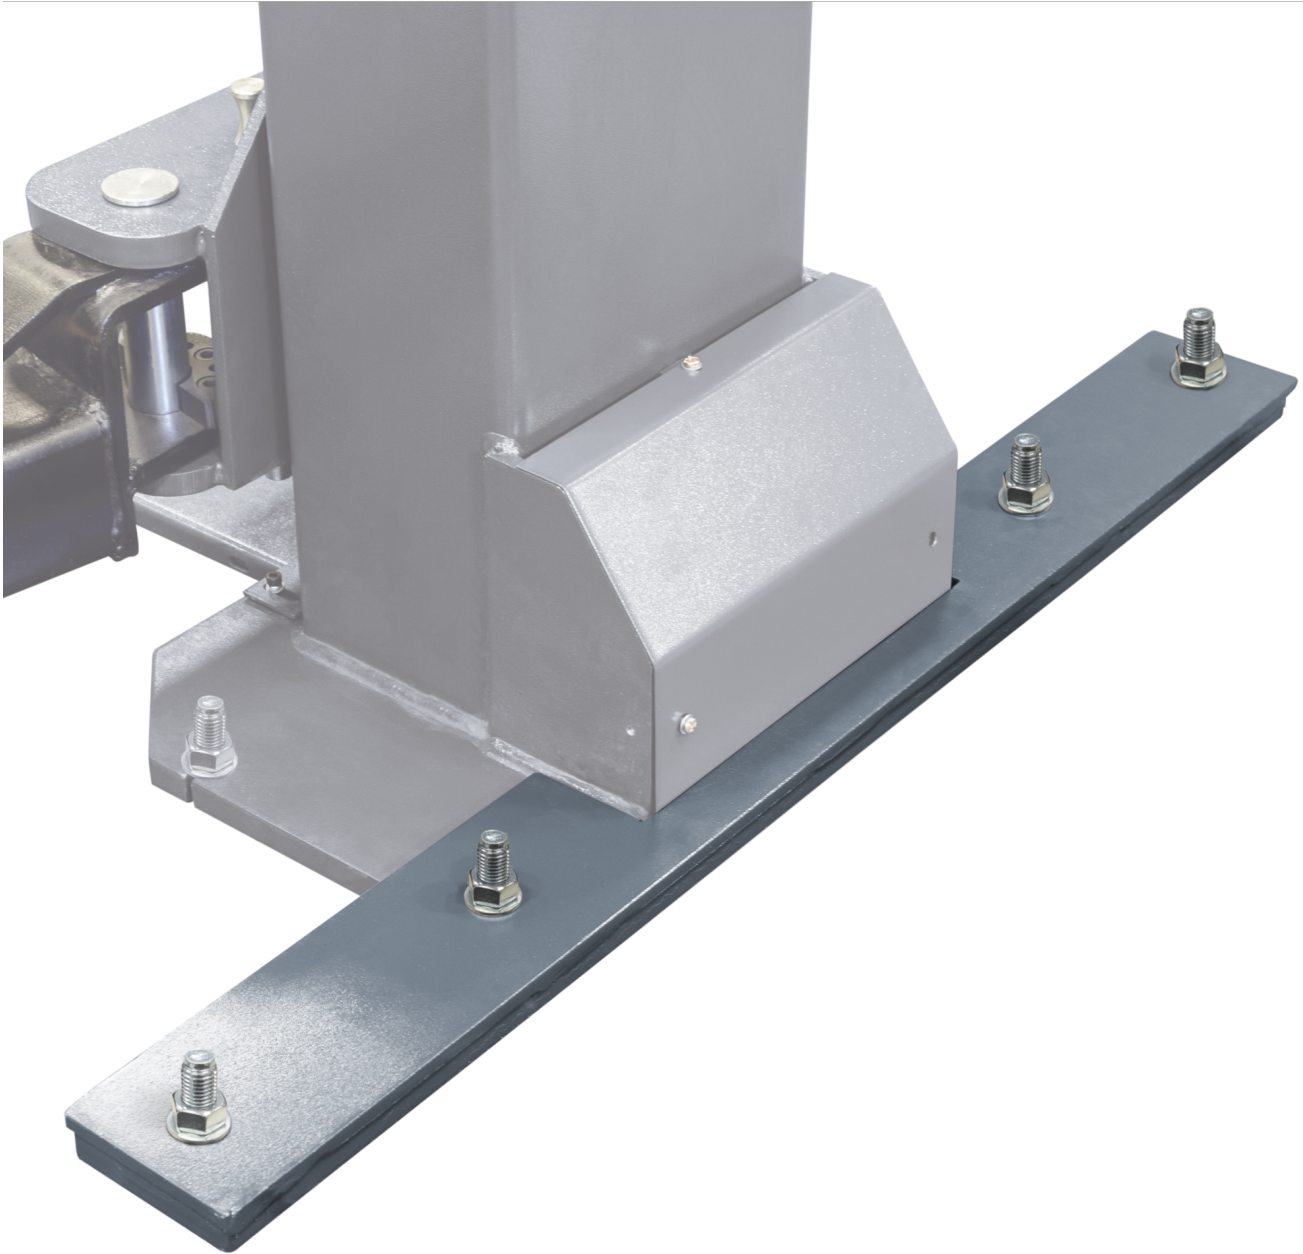

Zusatzbefestigungs-Satz

Product Images

Short Description

for 2-post lift ATH-Comfort lift 3 - 4t