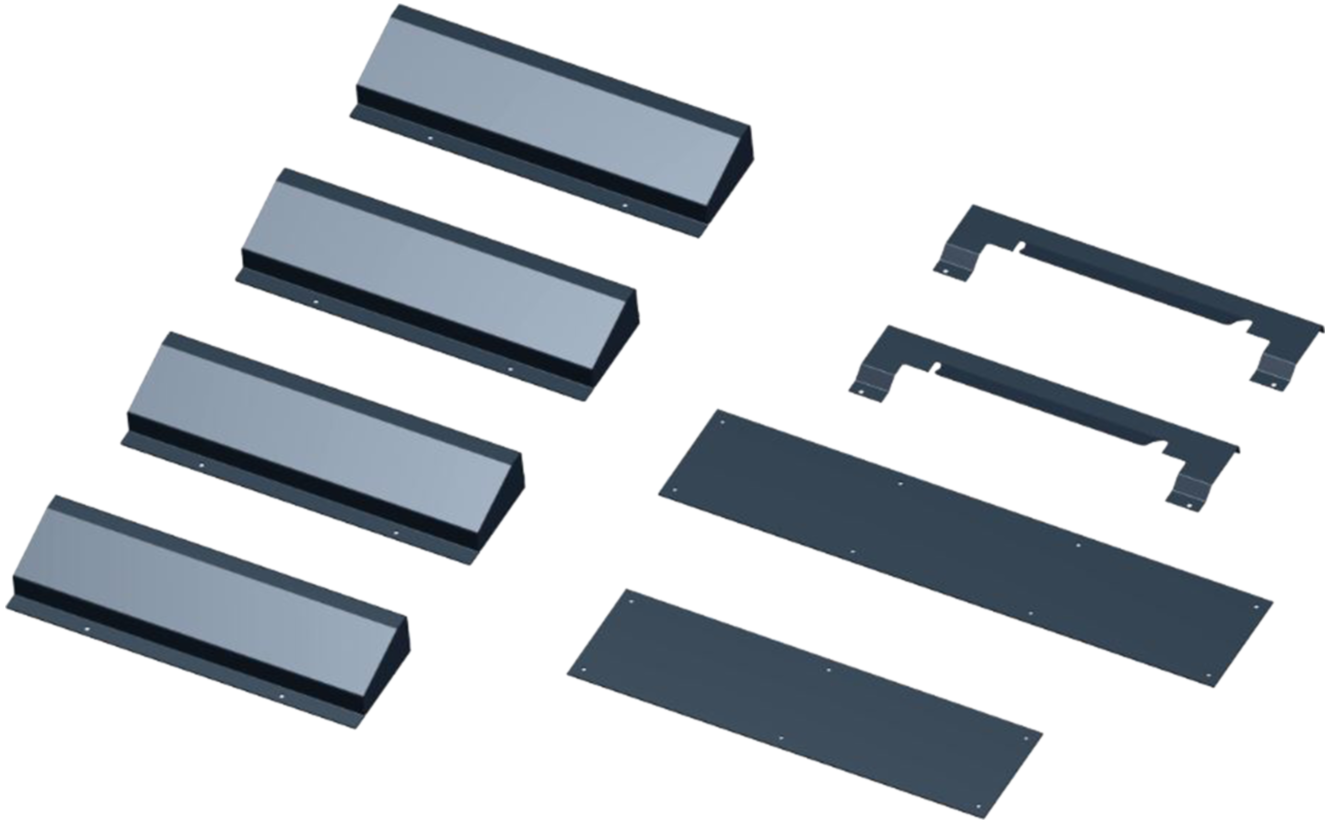

Unterflur Einbau-Kit

Product Images

Short Description

Suitable for double scissor lift ATH-Frame Lift 30F