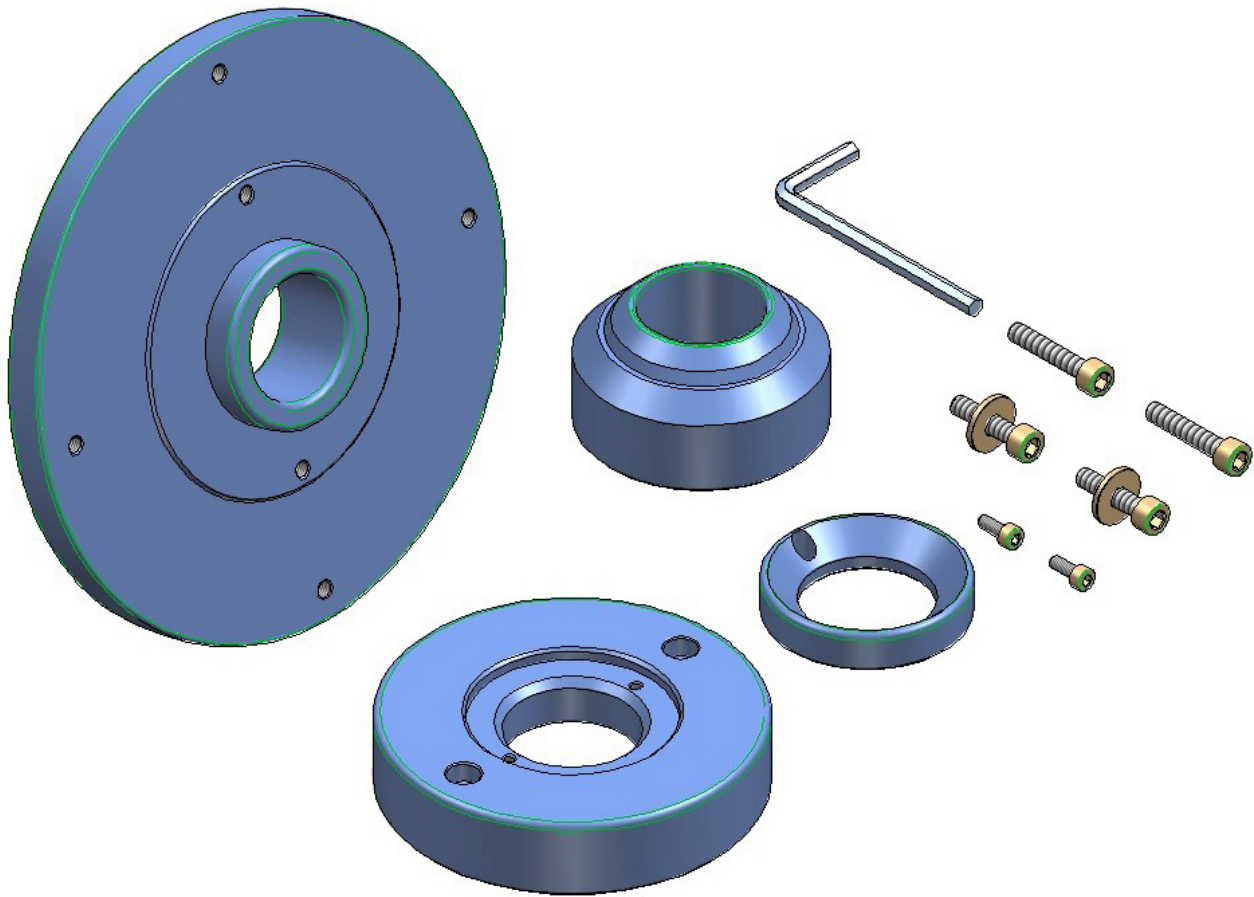

Motorradflansch BMW-Ducati

Product Images

Short Description

Suitable for ATH W62, ATH W42 and ATH W22